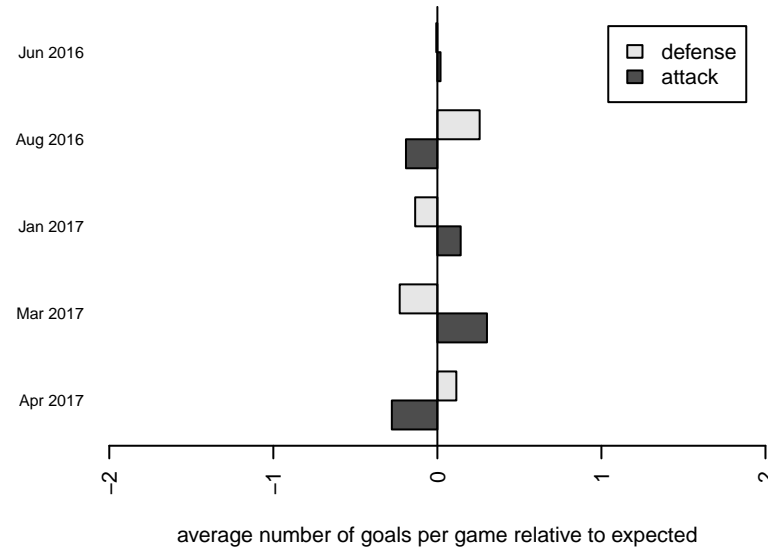

Venues played:  
 2016 US Club Regionals 2000  
 2016 Central WA Super Cup U17 Gold  
 2016 PacNW Winter Classic Premier U17  
 2016 Win PSPL WSPL 1 (00) U17  
 2016 WA Cup Gold Division

**CWSA Navy G00**  
 Dots are actual minus expected GF (blue circles) and GA (red triangles).  
 Blue line is smoothed change in attack strength. Red is smoothed change in defense strength.

**attack and defense variance (black dot)  
relative to other teams  
and top 10 in region**

**attack and defense rating  
relative to others at age  
and all opponents in last 13 months**

**attack and defense rating  
relative to others at age  
and all opponents in last 13 months**

**Performance relative to 13 month average**

**Performance relative to 13 month average**

Distribution of opponents  
 Red = Lose zone, Blue = Win zone, Green = Even  
 Black line separates win/lose zones