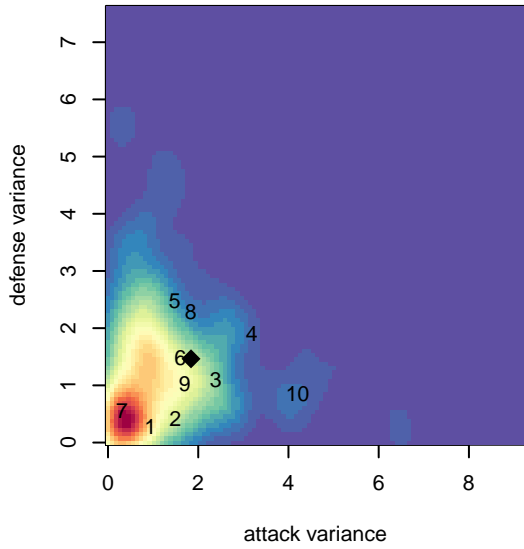

# CWSA Navy G00

Central Washington Soccer Academy  
 Yakima, WA  
 G00 total strength=1598  
 attack=19.31 defense=13.1  
 spr league = Win PSPL WSPL 1 (00) U17  
 notes= Stevenson 2016

alt names used:  
 CWSA 00 NAVY STEVENSON  
 CWSA Navy Stevenson  
 CWSA '00 Navy Stevenson  
 CWSA G00 Navy  
 CWSA 00 NAVY STEVENSON

Venues played:  
 2016 US Club Regionals 2000  
 2016 Central WA Super Cup U17 Gold  
 2016 PacNW Winter Classic Premier U17  
 2016 Win PSPL WSPL 1 (00) U17  
 2016 WA Cup Gold Division

**CWSA Navy G00**  
 Dots are actual minus expected GF (blue circles) and GA (red triangles).  
 Blue line is smoothed change in attack strength. Red is smoothed change in defense strength.

**attack and defense variance (black dot)  
relative to other teams  
and top 10 in region**

**attack and defense rating  
relative to others at age  
and all opponents in last 13 months**

**attack and defense rating  
relative to others at age  
and all opponents in last 13 months**