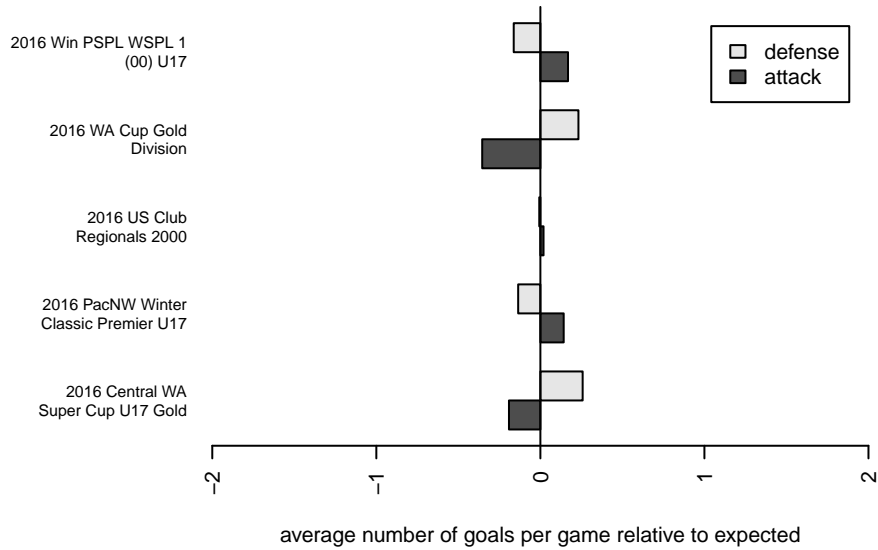

Venues played:  
 2016 US Club Regionals 2000  
 2016 Central WA Super Cup U17 Gold  
 2016 PacNW Winter Classic Premier U17  
 2016 Win PSPL WSPL 1 (00) U17  
 2016 WA Cup Gold Division

**CWSA Navy G00**  
 Dots are actual minus expected GF (blue circles) and GA (red triangles).  
 Blue line is smoothed change in attack strength. Red is smoothed change in defense strength.

**attack and defense variance (black dot)  
relative to other teams  
and top 10 in region**

**attack and defense rating  
relative to others at age  
and all opponents in last 13 months**

**attack and defense rating  
relative to others at age  
and all opponents in last 13 months**

**Performance relative to 13 month average**

**Performance relative to 13 month average**

Distribution of opponents  
 Red = Lose zone, Blue = Win zone, Green = Even  
 Black line separates win/lose zones