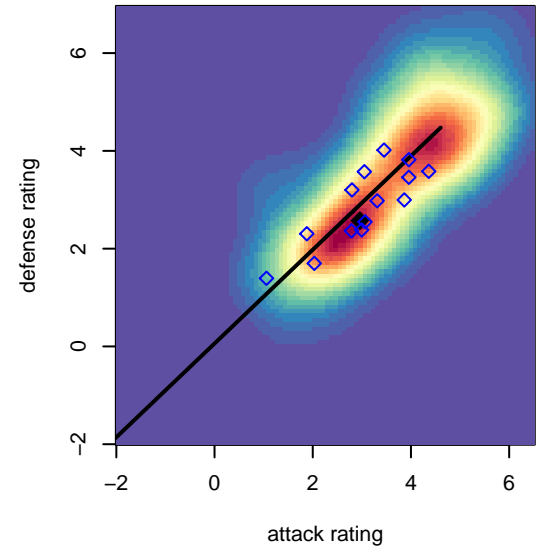

# CWSA Navy G00

Central Washington Soccer Academy  
 Yakima, WA  
 G00 total strength=1598  
 attack=19.31 defense=13.1  
 spr league = Win PSPL WSPL 1 (00) U17  
 notes= Stevenson 2016

alt names used:  
 CWSA 00 NAVY STEVENSON  
 CWSA Navy Stevenson  
 CWSA '00 Navy Stevenson  
 CWSA G00 Navy  
 CWSA 00 NAVY STEVENSON

Venues played:  
 2016 US Club Regionals 2000  
 2016 Central WA Super Cup U17 Gold  
 2016 PacNW Winter Classic Premier U17  
 2016 Win PSPL WSPL 1 (00) U17  
 2016 WA Cup Gold Division

**CWSA Navy G00**  
 Dots are actual minus expected GF (blue circles) and GA (red triangles).  
 Blue line is smoothed change in attack strength. Red is smoothed change in defense strength.

**attack and defense variance (black dot)  
relative to other teams  
and top 10 in region**

**attack and defense rating  
relative to others at age  
and all opponents in last 13 months**

**attack and defense rating  
relative to others at age  
and all opponents in last 13 months**

**Performance relative to 13 month average**

**Performance relative to 13 month average**

Distribution of opponents  
 Red = Lose zone, Blue = Win zone, Green = Even  
 Black line separates win/lose zones