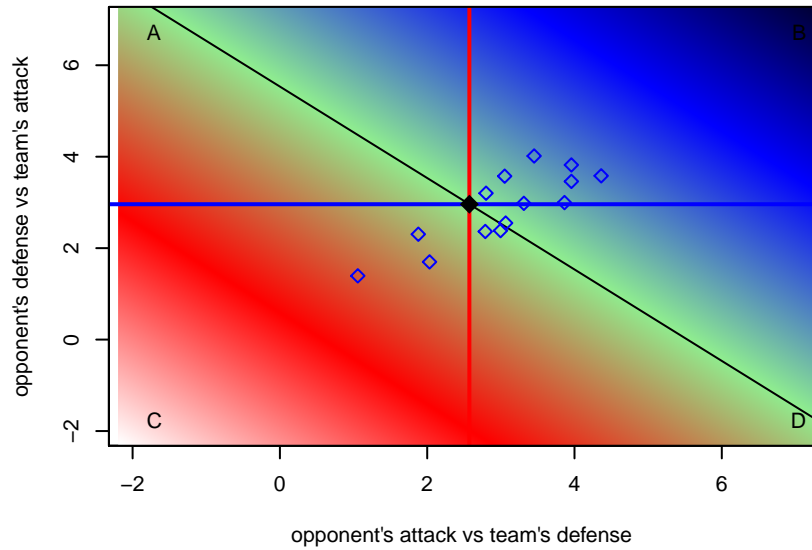

Venues played:  
 2016 US Club Regionals 2000  
 2016 Central WA Super Cup U17 Gold  
 2016 PacNW Winter Classic Premier U17  
 2016 Win PSPL WSPL 1 (00) U17  
 2016 WA Cup Gold Division

**CWSA Navy G00**  
 Dots are actual minus expected GF (blue circles) and GA (red triangles).  
 Blue line is smoothed change in attack strength. Red is smoothed change in defense strength.

**attack and defense variance (black dot)  
relative to other teams  
and top 10 in region**

**attack and defense rating  
relative to others at age  
and all opponents in last 13 months**

**attack and defense rating  
relative to others at age  
and all opponents in last 13 months**

**Performance relative to 13 month average**

**Performance relative to 13 month average**

Distribution of opponents  
 Red = Lose zone, Blue = Win zone, Green = Even  
 Black line separates win/lose zones