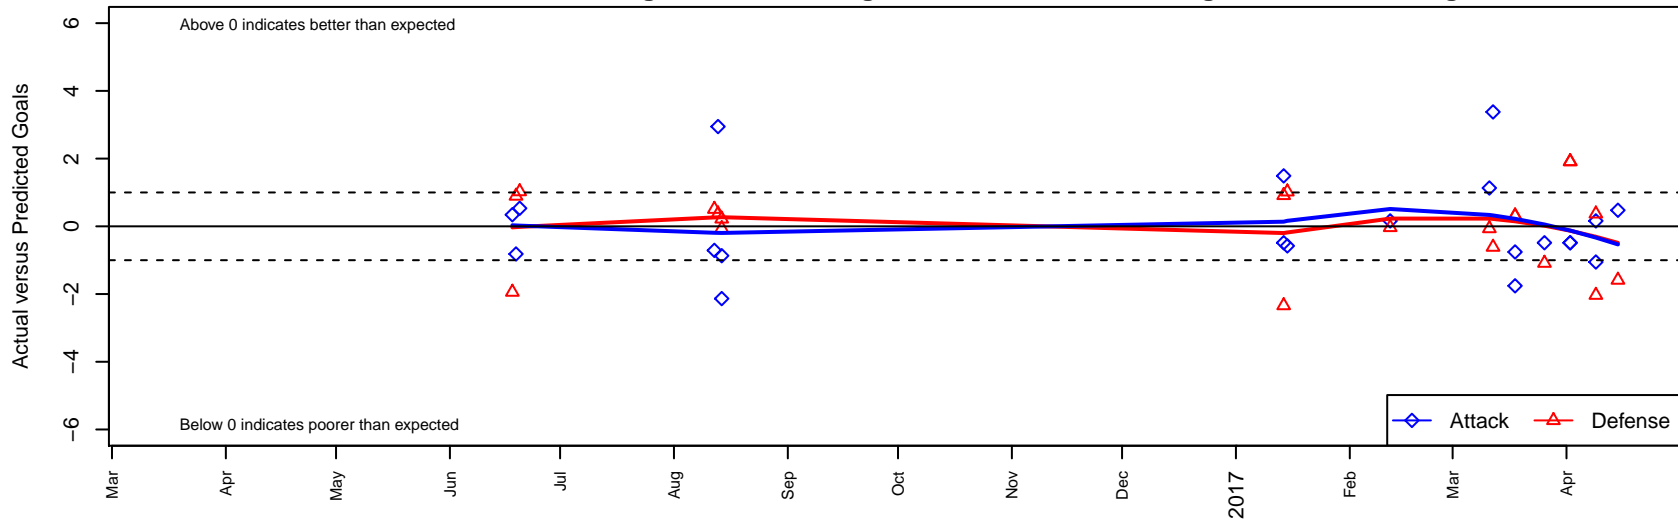

# CWSA Navy G00

Central Washington Soccer Academy  
 Yakima, WA  
 G00 total strength=1598  
 attack=19.31 defense=13.1  
 spr league = Win PSPL WSPL 1 (00) U17  
 notes= Stevenson 2016

alt names used:  
 CWSA 00 NAVY STEVENSON  
 CWSA Navy Stevenson  
 CWSA '00 Navy Stevenson  
 CWSA G00 Navy  
 CWSA 00 NAVY STEVENSON

Venues played:  
 2016 US Club Regionals 2000  
 2016 Central WA Super Cup U17 Gold  
 2016 PacNW Winter Classic Premier U17  
 2016 Win PSPL WSPL 1 (00) U17  
 2016 WA Cup Gold Division

**CWSA Navy G00**  
 Dots are actual minus expected GF (blue circles) and GA (red triangles).  
 Blue line is smoothed change in attack strength. Red is smoothed change in defense strength.

**attack and defense variance (black dot)  
relative to other teams  
and top 10 in region**

**attack and defense rating  
relative to others at age  
and all opponents in last 13 months**

**attack and defense rating  
relative to others at age  
and all opponents in last 13 months**

**Performance relative to 13 month average**

**Performance relative to 13 month average**

Distribution of opponents  
 Red = Lose zone, Blue = Win zone, Green = Even  
 Black line separates win/lose zones