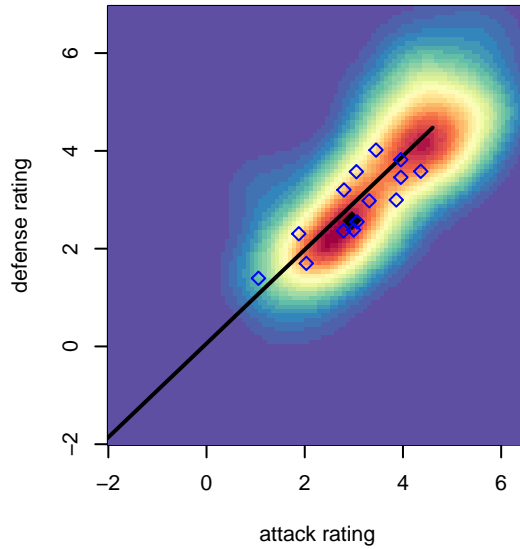

# CWSA Navy G00

Central Washington Soccer Academy  
 Yakima, WA  
 G00 total strength=1598  
 attack=19.31 defense=13.1  
 spr league = Win PSPL WSPL 1 (00) U17  
 notes= Stevenson 2016

alt names used:  
 CWSA 00 NAVY STEVENSON  
 CWSA Navy Stevenson  
 CWSA '00 Navy Stevenson  
 CWSA G00 Navy  
 CWSA 00 NAVY STEVENSON

Venues played:  
 2016 US Club Regionals 2000  
 2016 Central WA Super Cup U17 Gold  
 2016 PacNW Winter Classic Premier U17  
 2016 Win PSPL WSPL 1 (00) U17  
 2016 WA Cup Gold Division

**CWSA Navy G00**  
 Dots are actual minus expected GF (blue circles) and GA (red triangles).  
 Blue line is smoothed change in attack strength. Red is smoothed change in defense strength.

**attack and defense variance (black dot)  
relative to other teams  
and top 10 in region**

**attack and defense rating  
relative to others at age  
and all opponents in last 13 months**

**attack and defense rating  
relative to others at age  
and all opponents in last 13 months**

**Performance relative to 13 month average**

**Performance relative to 13 month average**

Distribution of opponents  
 Red = Lose zone, Blue = Win zone, Green = Even  
 Black line separates win/lose zones